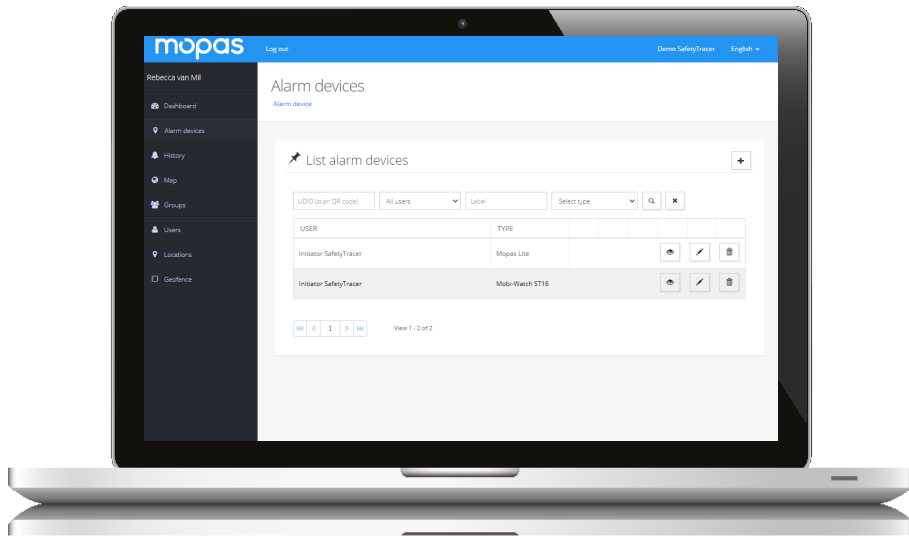

Figure 1.1

Dashboard

If you are logged in, you will be taken directly to the dashboard page (Figure 1.2). You can see what the last status is and when your device (tracker) was last seen.

Below you can see an overview of open invitations and your current contacts.

Figure 1.2

Alarm devices

If you select "Alarm devices" on the left side, you will see a more detailed overview of your devices (Figure 1.3). You can view the current location by clicking on  it.

By clicking on  you can view the data per device.