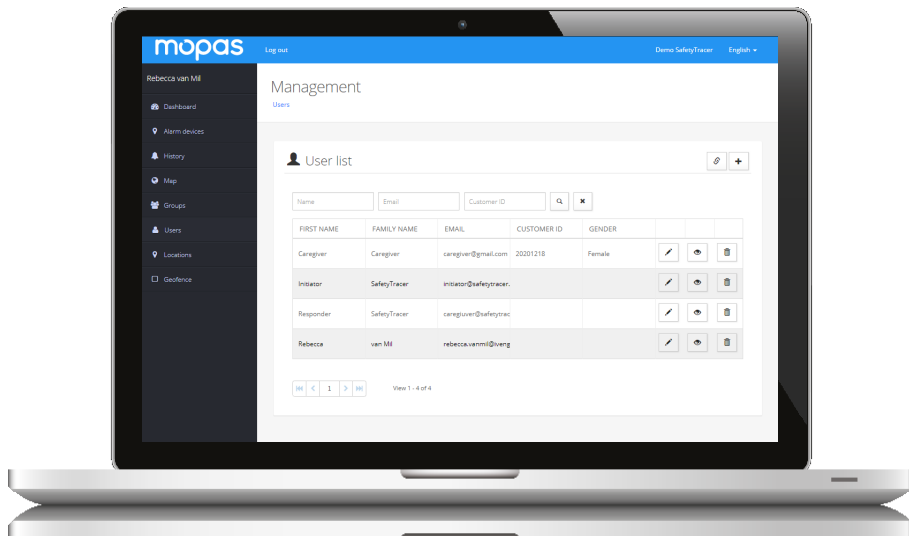

Figure 1.1

Dashboard

If you are logged in, you will be taken directly to the dashboard page (Figure 1.2). You can see what the last status is and when your device (tracker) was last seen.

Below you can see an overview of open invitations and your current contacts.

Figure 1.2

Alarm devices

If you select "Alarm devices" on the left side, you will see a more detailed overview of your devices (Figure 1.3). You can view the current location by clicking on  it.

By clicking on  you can view the data per device.

Figure 1.3

Users

If you select "Contacts" on the left side, you will see a more detailed overview of your devices (Figure 1.4). By clicking on , you can view the data for each device. You can delete the users (responder) by clicking on  them.

Figure 1.4

2. Left menu

Separate manuals have been created for the items in the left menu bar. All manuals can be downloaded at www.safetytracer.eu/mykompy/manuals

3. Your data

Fill in your details in the overview below and keep this document in a safe place.